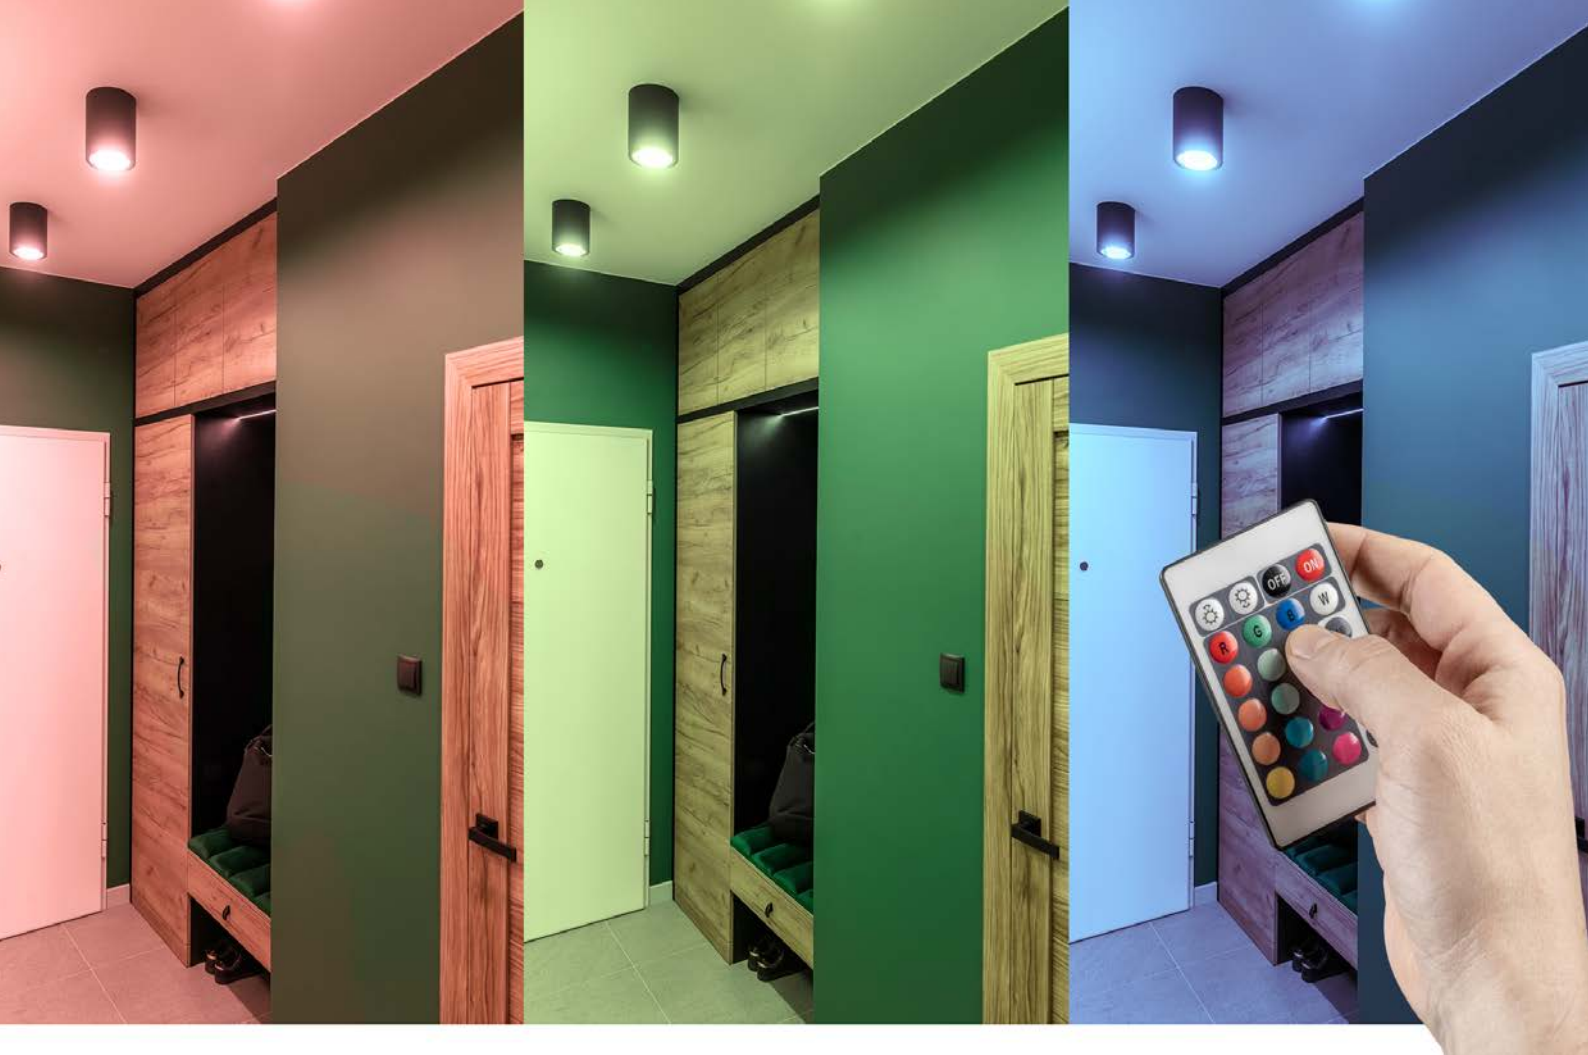

GTV

WHAT'S NEW?

01/02/03

2024

Specialized hermetic
luminaires

Frames for
BACKPLATE
panels

RGBW light source controlled by remote control. LIGHT FOR EVERY OCCASION!

- The set includes a remote control to control the light;
- Four predefined lighting modes: flash, strobe, fade, smooth;
- White diode with a warm color of 3000 K.