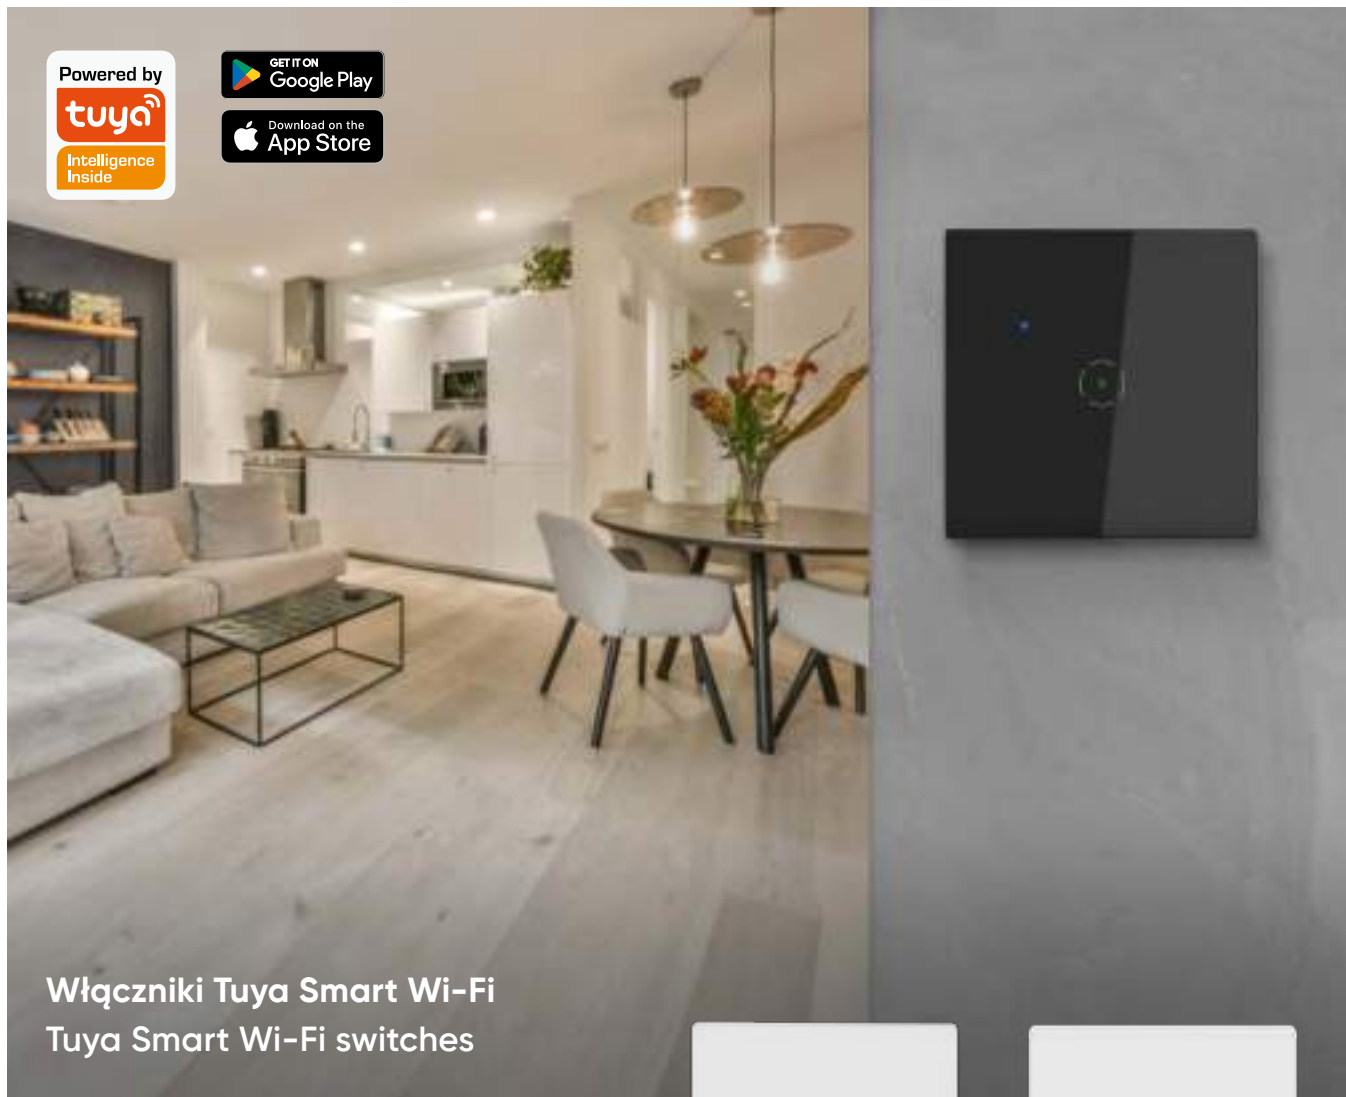

Włączniki Tuya Smart Wi-Fi

Tuya Smart Wi-Fi switches

Zdalne sterowanie Wi-Fi
Remote control Wi-Fi

Darmowa aplikacja: Tuya
Free App: Tuya

Montaż podtynkowy
Flush-mounted